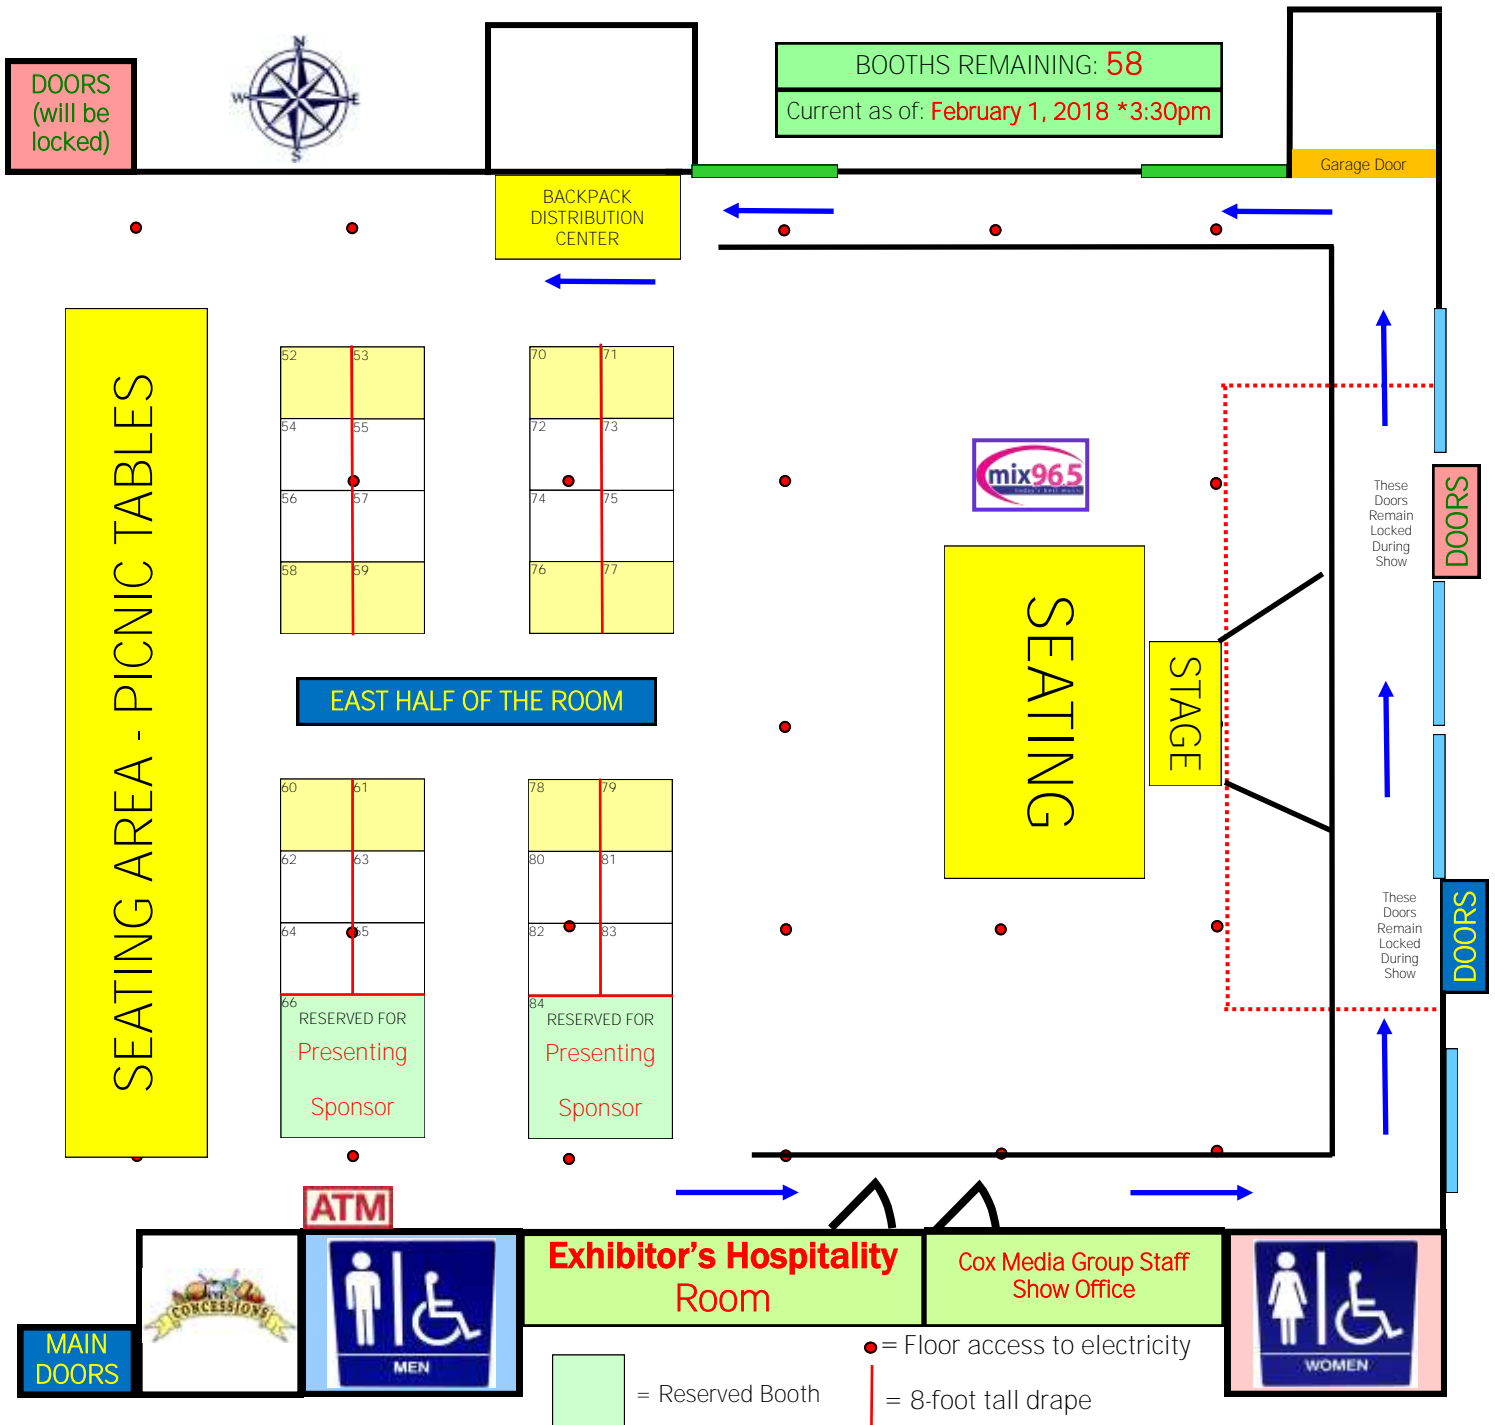

# BACK to SCHOOL Expo

August 12, 2017  
Exchange Center at Expo Square  
Hours: 9am-2pm

**NOTE:** Floor plans are NOT to scale and are current as of the date & time noted below. Please understand that booth availabilities can and do change quickly, often several times a day. Booth assignments are not final until confirmed by Event Coordinator.