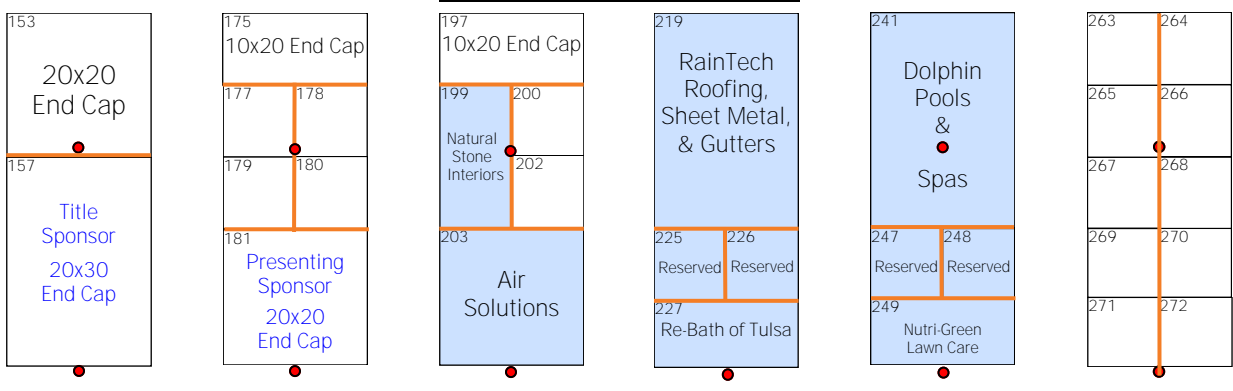

## Exchange Center at Expo Square

Fri: 12pm-8pm \* Sat: 10am-8pm \* Sun: 11am-5pm

**NOTE:** Floor plans are NOT to scale and are current as of the date & time stamp. Please understand that booth availabilities can and do change quickly, often several times a day. Booth assignments are not final until confirmed by Event Coordinator.

DOORS  
(will be  
locked)

Show Office  
&  
Cox Media Group Staff

January 28 - 30, 2022  
 Exchange Center at Expo Square  
 Fri: 12pm-8pm \* Sat: 10am-8pm \* Sun: 11am-5pm

**NOTE:** Floor plans are NOT to scale and are current as of the date & time noted below. Please understand that booth availabilities can and do change quickly, often several times a day. Booth assignments are not final until confirmed by Event Coordinator.

Current as of: **September 8, 2021**  
 at: **2pm**

**DOORS**  
 (will be locked)

**EAST HALF OF THE ROOM**

These Doors Remain Locked During Show

These Doors Remain Locked During Show