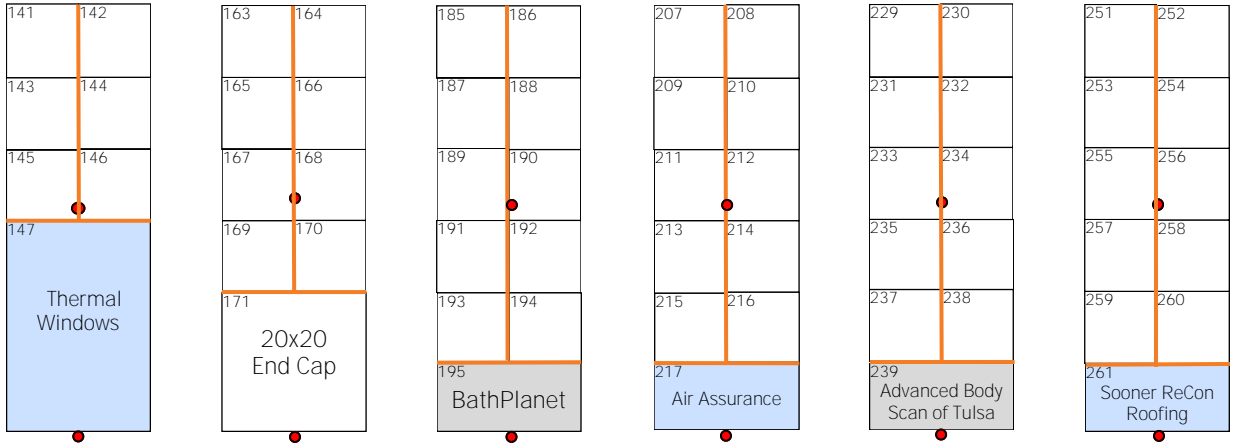

DOORS  
(will be  
locked)

Show Office  
&  
Cox Media Group Staff

January 28 - 30, 2022  
 Exchange Center at Expo Square  
 Fri: 12pm-8pm \* Sat: 10am-8pm \* Sun: 11am-5pm

**NOTE:** Floor plans are NOT to scale and are current as of the date & time noted below. Please understand that booth availabilities can and do change quickly, often several times a day. Booth assignments are not final until confirmed by Event Coordinator.

Current as of: **September 8, 2021**  
 at: **2pm**

**DOORS**  
 (will be locked)

**EAST HALF OF THE ROOM**

These Doors Remain Locked During Show

These Doors Remain Locked During Show