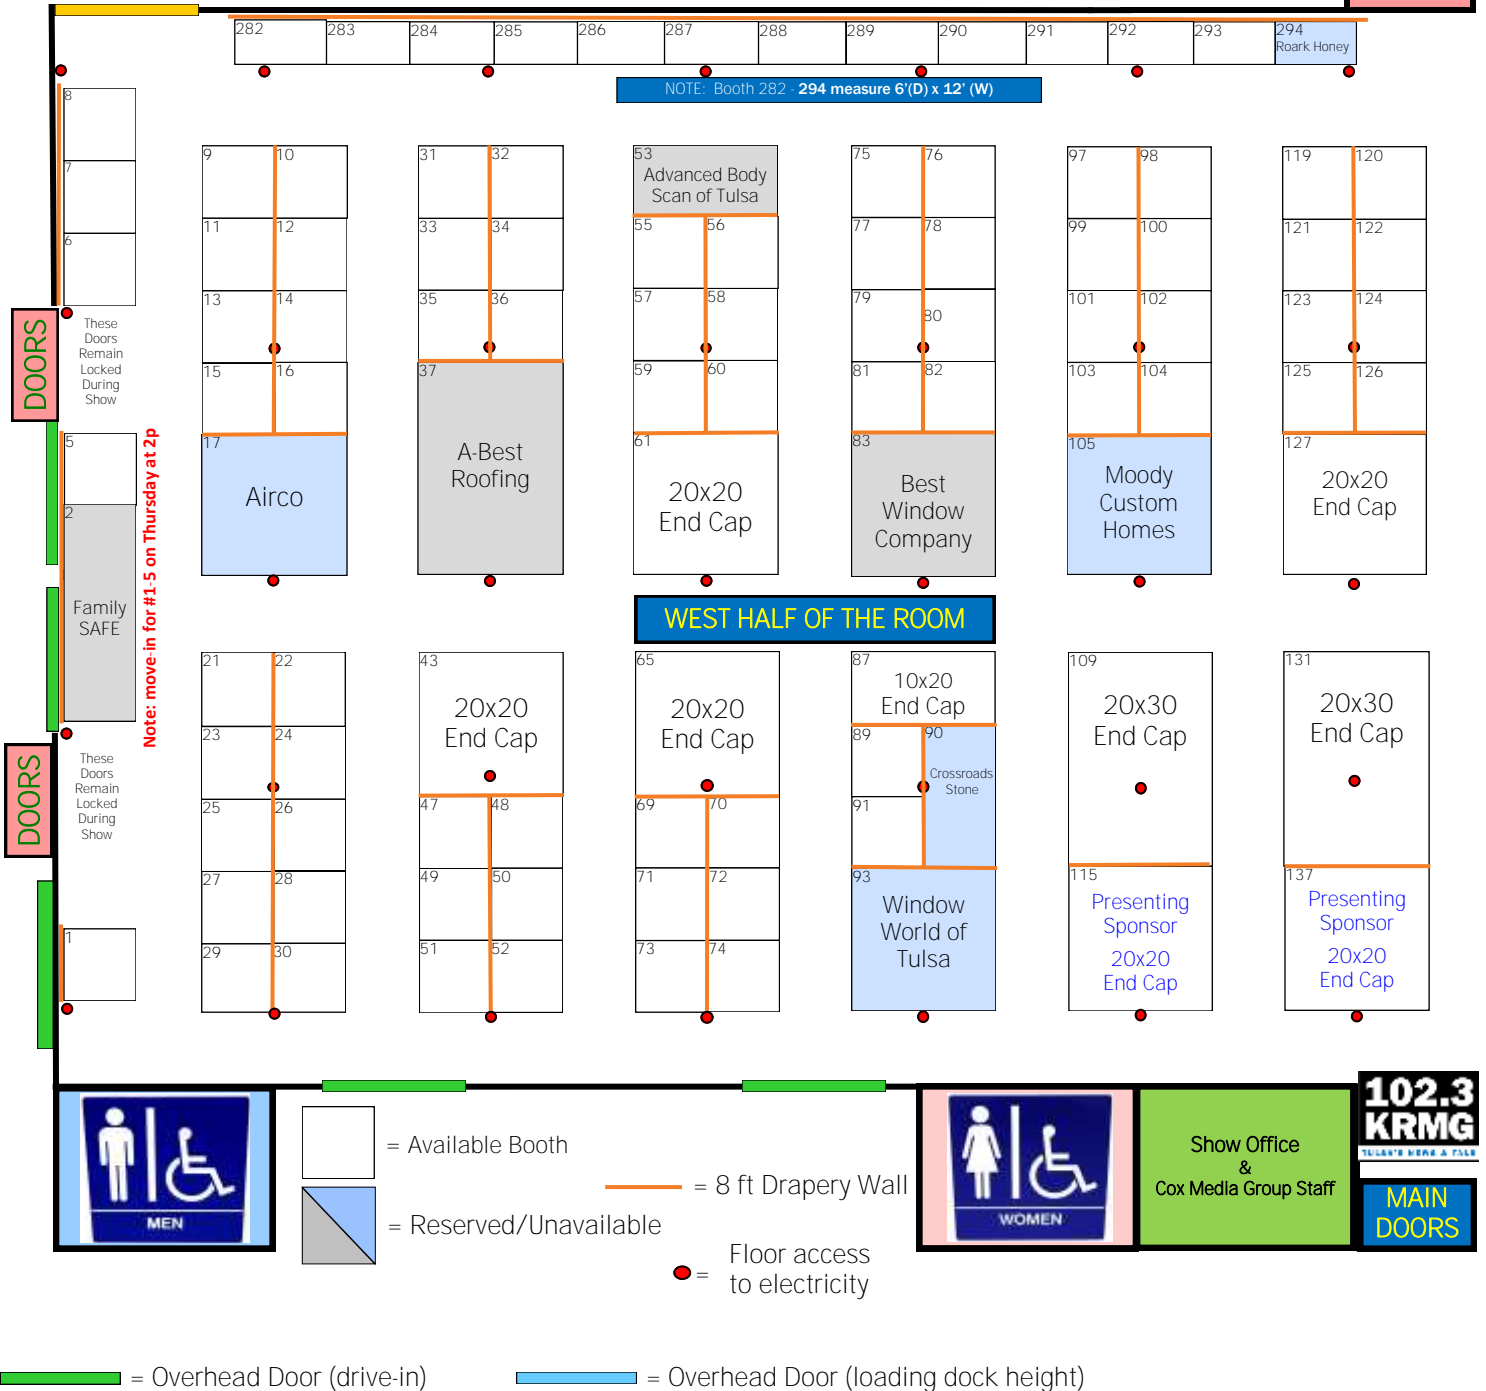

## Exchange Center at Expo Square

Fri: 12pm-8pm \* Sat: 10am-8pm \* Sun: 11am-5pm

**NOTE:** Floor plans are NOT to scale and are current as of the date & time stamp. Please understand that booth availabilities can and do change quickly, often several times a day. Booth assignments are not final until confirmed by Event Coordinator.

DOORS  
(will be  
locked)

Show Office  
&  
Cox Media Group Staff

January 28 - 30, 2022  
 Exchange Center at Expo Square  
 Fri: 12pm-8pm \* Sat: 10am-8pm \* Sun: 11am-5pm

**NOTE:** Floor plans are NOT to scale and are current as of the date & time noted below. Please understand that booth availabilities can and do change quickly, often several times a day. Booth assignments are not final until confirmed by Event Coordinator.

Current as of: **September 8, 2021**  
 at: **2pm**

**DOORS**  
 (will be locked)

**EAST HALF OF THE ROOM**

These Doors Remain Locked During Show

These Doors Remain Locked During Show