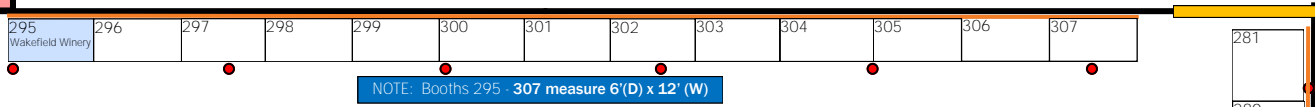

NOTE: Floor plans are NOT to scale and are current as of the date & time noted below. Please understand that booth availabilities can and do change quickly, often several times a day. Booth assignments are not final until confirmed by Event Coordinator.

Current as of: **September 8, 2021**
at: **2pm**

DOORS
(will be locked)