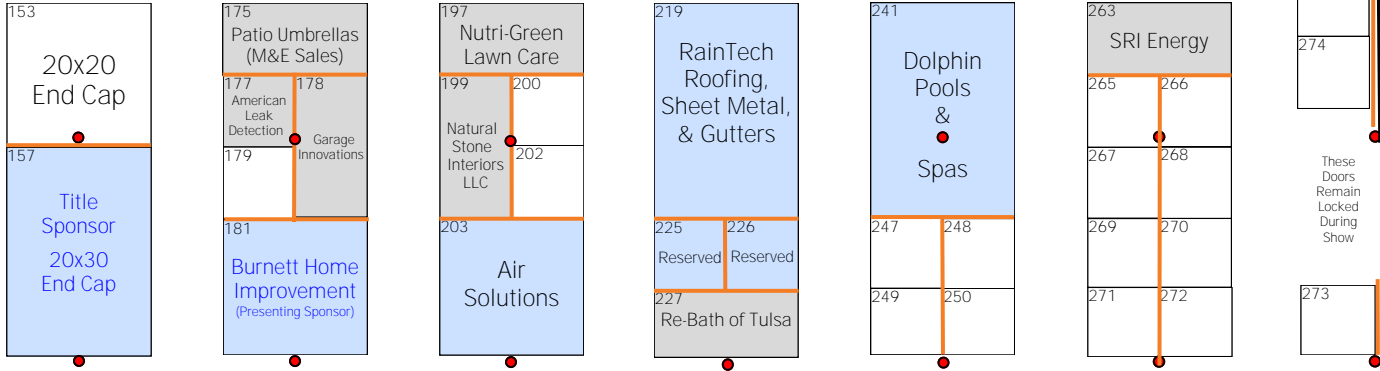

Current as of: **October 20, 2021**
 at: **8am**

DOORS
 (will be locked)

NOTE: Booths 295 - 307 measure 6'(D) x 12' (W)

EAST HALF OF THE ROOM

ATM

\$1,000 CASH Registration

COFFEES

MAIN DOORS