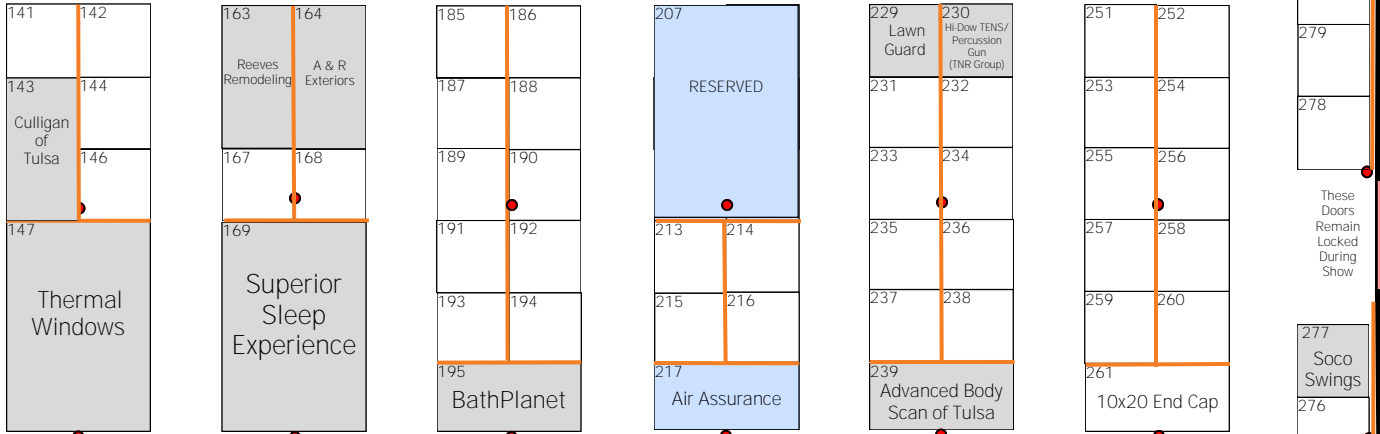

DOORS
(will be
locked)

January 28 - 30, 2022
 Exchange Center at Expo Square
 Fri: 12pm-8pm * Sat: 10am-8pm * Sun: 11am-5pm

NOTE: Floor plans are NOT to scale and are current as of the date & time noted below. Please understand that booth availabilities can and do change quickly, often several times a day. Booth assignments are not final until confirmed by Event Coordinator.

Current as of: **October 20, 2021**
 at: **8am**

DOORS
 (will be locked)

NOTE: Booths 295 - 307 measure 6'(D) x 12' (W)

EAST HALF OF THE ROOM

ATM

\$1,000 CASH Registration

COFFEES

MAIN DOORS