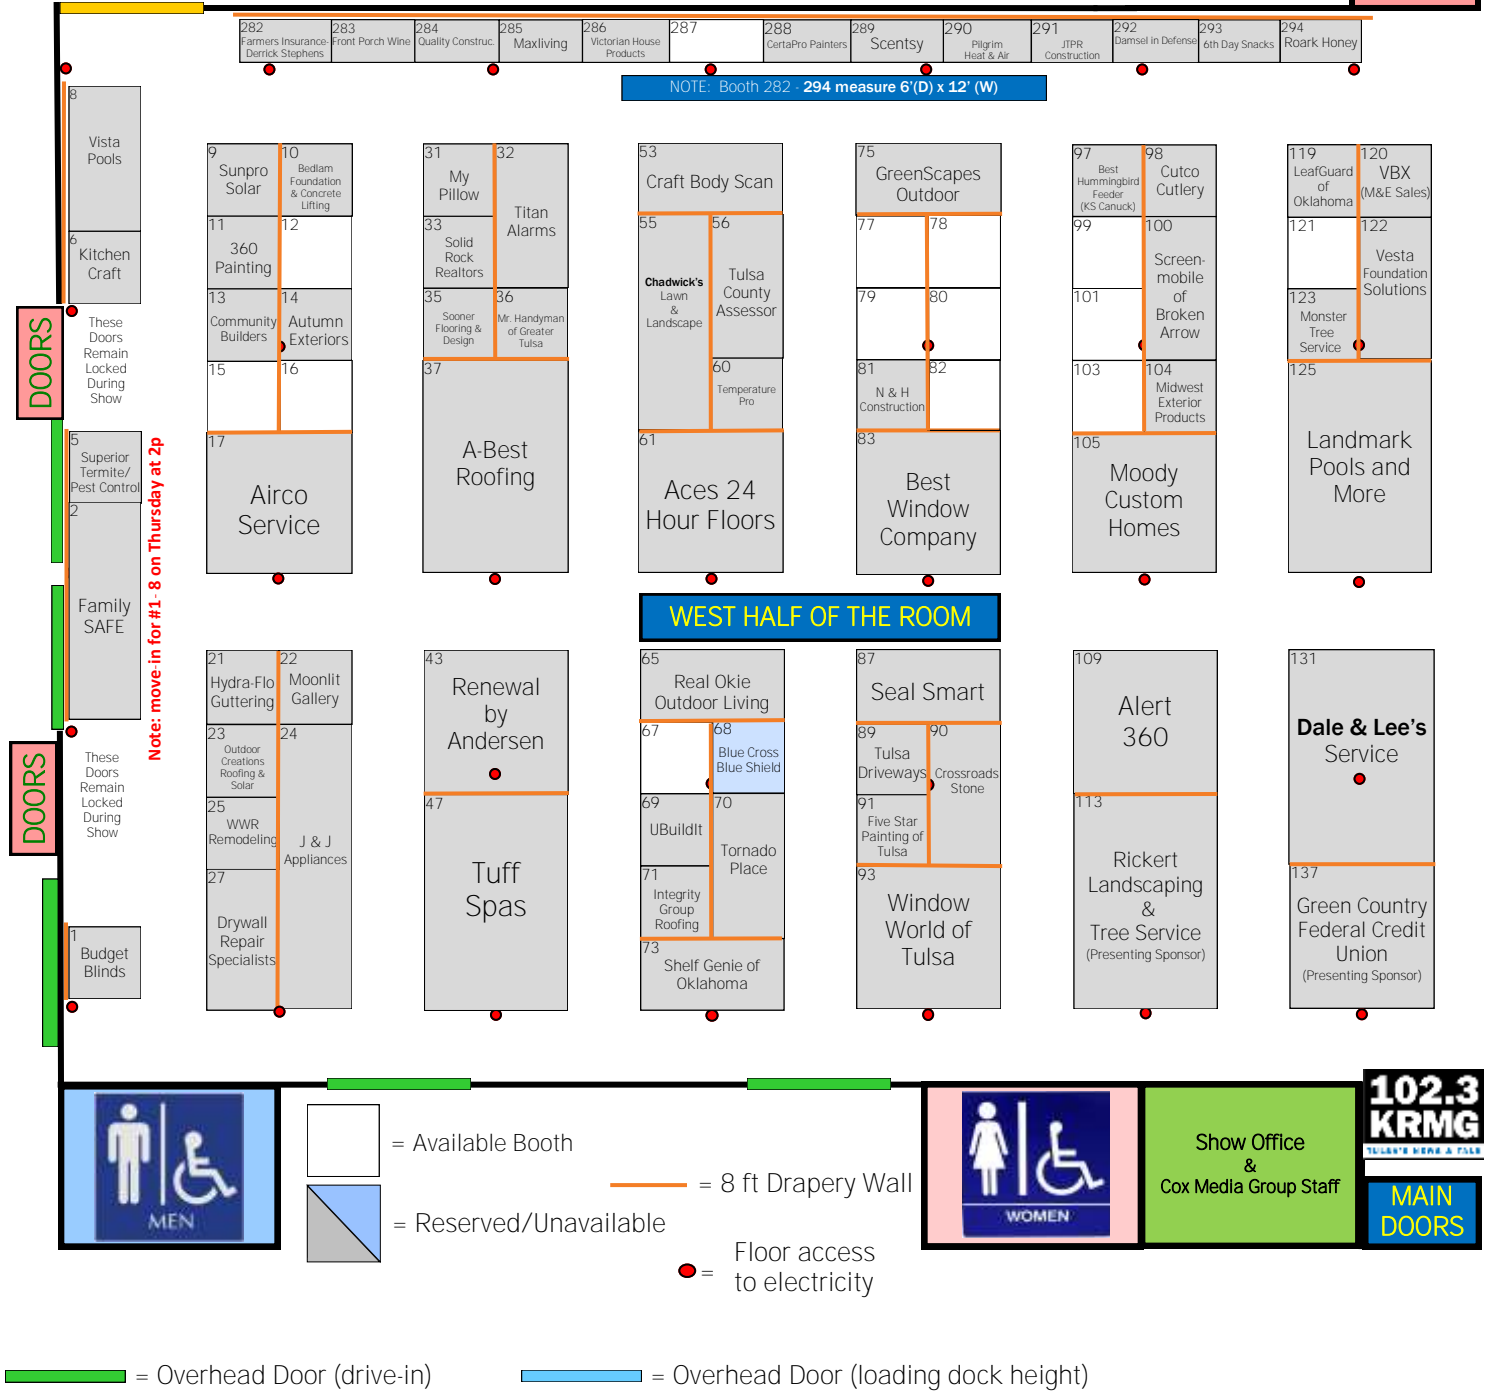

January 28- 30, 2022  
 Exchange Center at Expo Square  
 Fri: 12pm-8pm \* Sat: 10am-8pm \* Sun: 11am-5pm

**NOTE:** Floor plans are NOT to scale and are current as of the date & time stamp. Please understand that booth availabilities can and do change quickly, often several times a day. Booth assignments are not final until confirmed by Event Coordinator.

DOORS  
(will be  
locked)

**January 28 - 30, 2022**  
 Exchange Center at Expo Square  
 Fri: 12pm-8pm \* Sat: 10am-8pm \* Sun: 11am-5pm

**NOTE:** Floor plans are NOT to scale and are current as of the date & time noted below. Please understand that booth availabilities can and do change quickly, often several times a day. Booth assignments are not final until confirmed by Event Coordinator.

Current as of: **January 13, 2022**  
 at: **2pm**

**DOORS**  
(will be locked)

**NOTE: Booths 295 - 307 measure 6'(D) x 12' (W)**

**ATM**