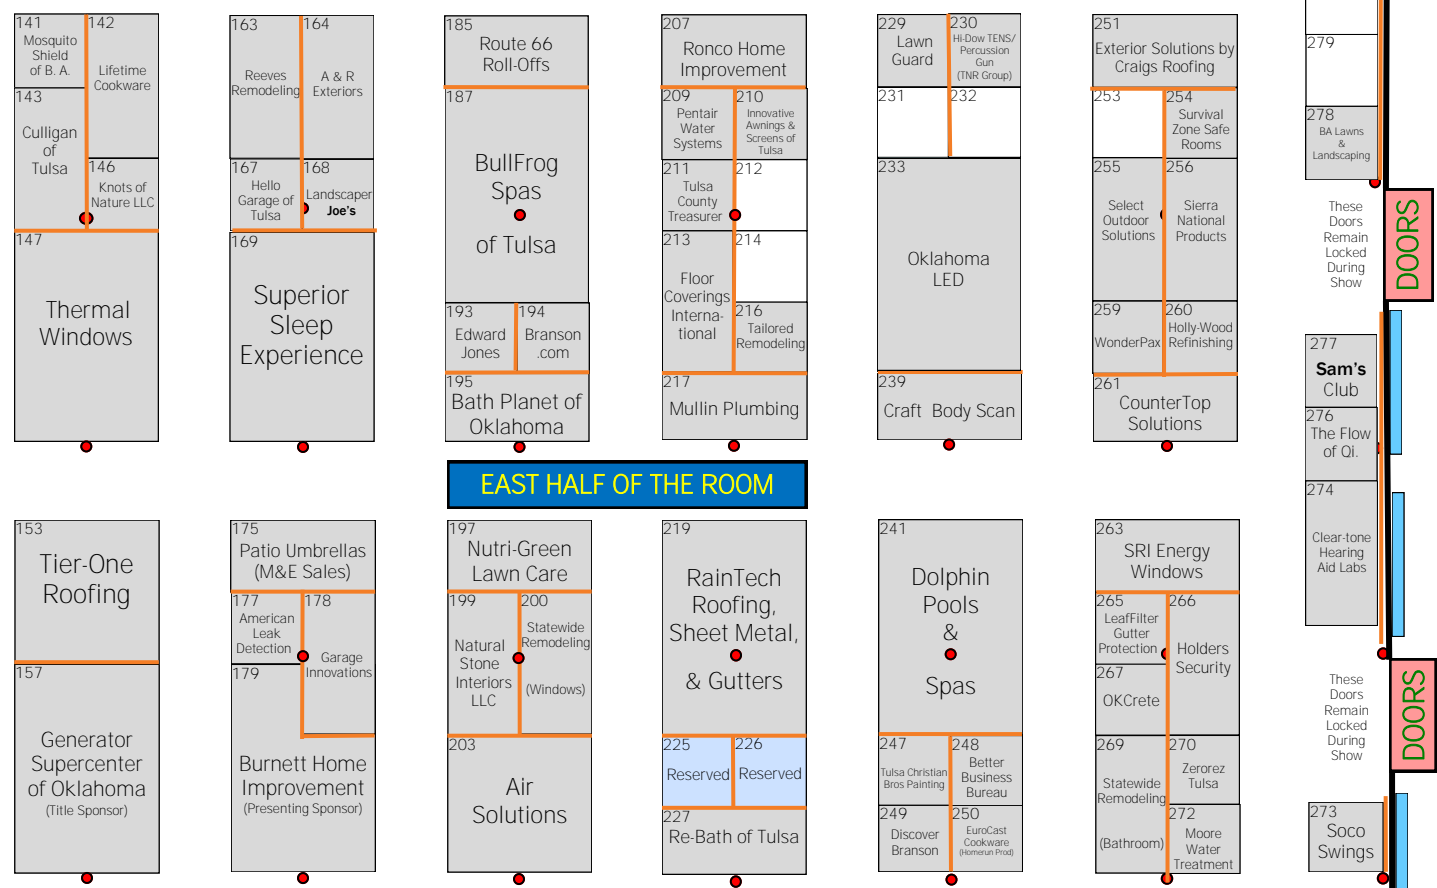

DOORS  
(will be  
locked)

**January 28 - 30, 2022**  
 Exchange Center at Expo Square  
 Fri: 12pm-8pm \* Sat: 10am-8pm \* Sun: 11am-5pm

**NOTE:** Floor plans are NOT to scale and are current as of the date & time noted below. Please understand that booth availabilities can and do change quickly, often several times a day. Booth assignments are not final until confirmed by Event Coordinator.

Current as of: **January 13, 2022**  
 at: **2pm**

**DOORS**  
(will be locked)

**NOTE: Booths 295 - 307 measure 6'(D) x 12' (W)**

**ATM**