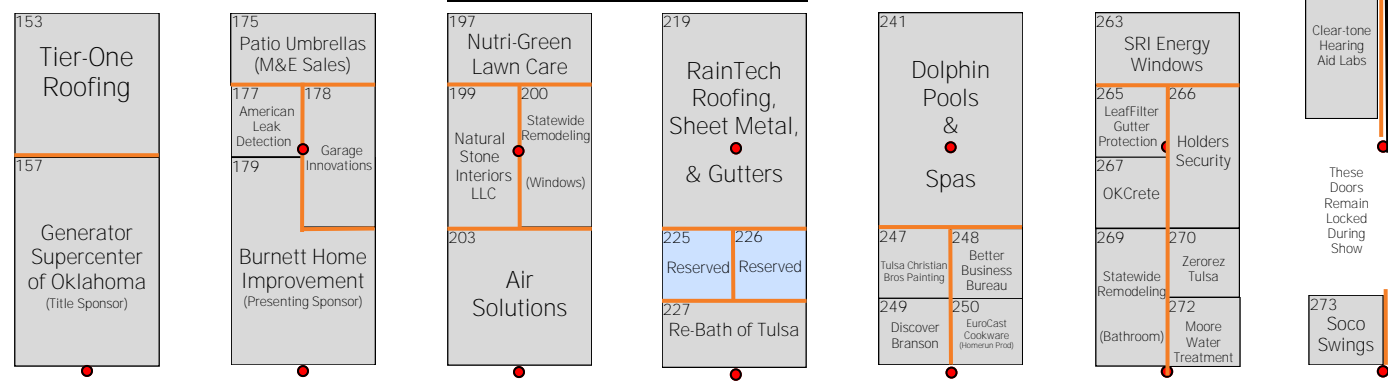

Current as of: **January 19, 2022**
 at **4pm**

DOORS
(will be locked)

NOTE: Booths 295 - 307 measure 6'(D) x 12' (W)

EAST HALF OF THE ROOM

ATM