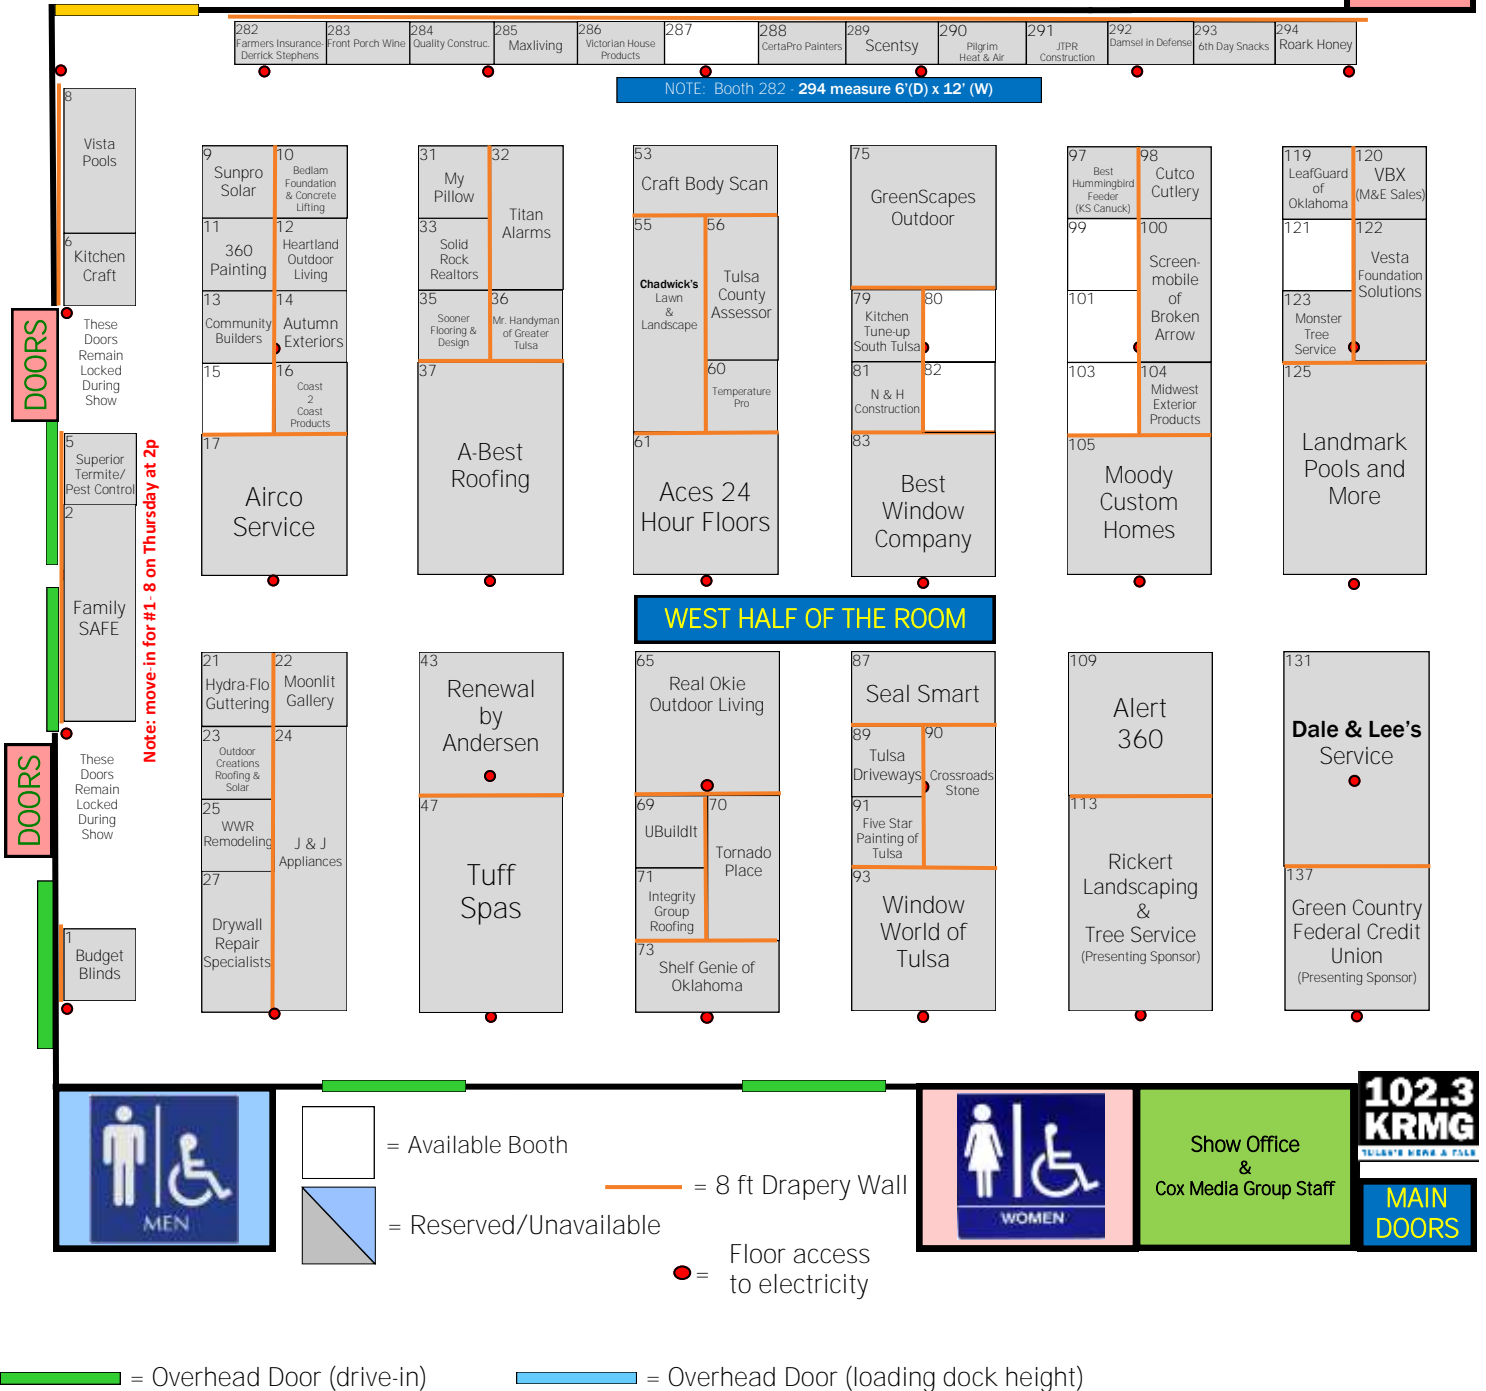

January 28- 30, 2022

Exchange Center at Expo Square

Fri: 12pm-8pm * Sat: 10am-8pm * Sun: 11am-5pm

NOTE: Floor plans are NOT to scale and are current as of the date & time stamp. Please understand that booth availabilities can and do change quickly, often several times a day. Booth assignments are not final until confirmed by Event Coordinator.

DOORS (will be locked)

January 28 - 30, 2022
 Exchange Center at Expo Square
 Fri: 12pm-8pm * Sat: 10am-8pm * Sun: 11am-5pm

NOTE: Floor plans are NOT to scale and are current as of the date & time noted below. Please understand that booth availabilities can and do change quickly, often several times a day. Booth assignments are not final until confirmed by Event Coordinator.

Current as of: **January 19, 2022**
 at **4pm**

DOORS
(will be locked)

NOTE: Booths 295 - 307 measure 6'(D) x 12' (W)

EAST HALF OF THE ROOM

ATM