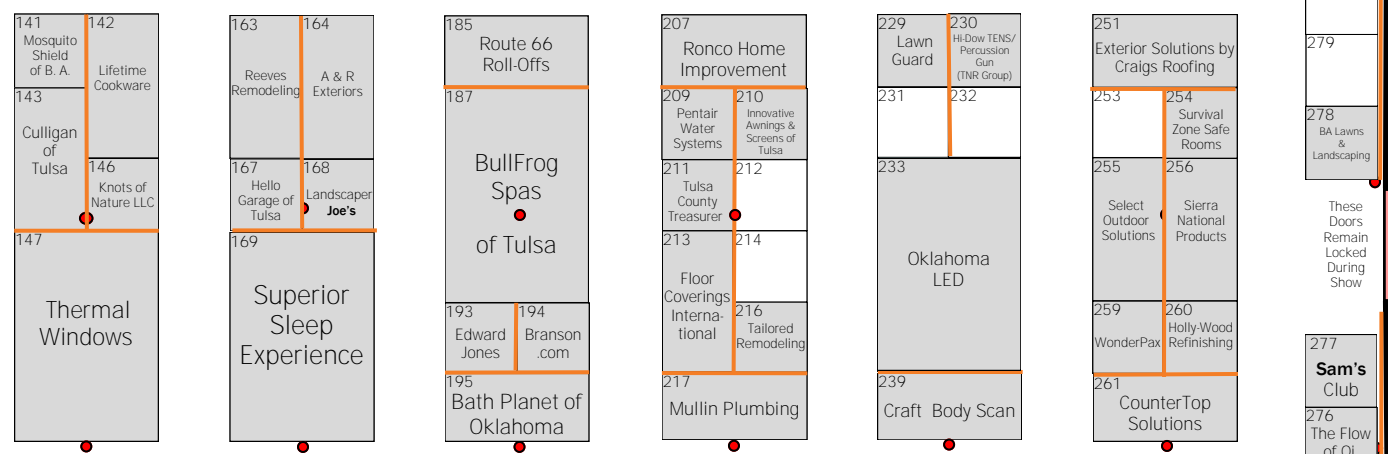

DOORS (will be locked)

January 28 - 30, 2022
 Exchange Center at Expo Square
 Fri: 12pm-8pm * Sat: 10am-8pm * Sun: 11am-5pm

NOTE: Floor plans are NOT to scale and are current as of the date & time noted below. Please understand that booth availabilities can and do change quickly, often several times a day. Booth assignments are not final until confirmed by Event Coordinator.

Current as of: **January 19, 2022**
 at **4pm**

DOORS
(will be locked)

NOTE: Booths 295 - 307 measure 6'(D) x 12' (W)

EAST HALF OF THE ROOM

ATM