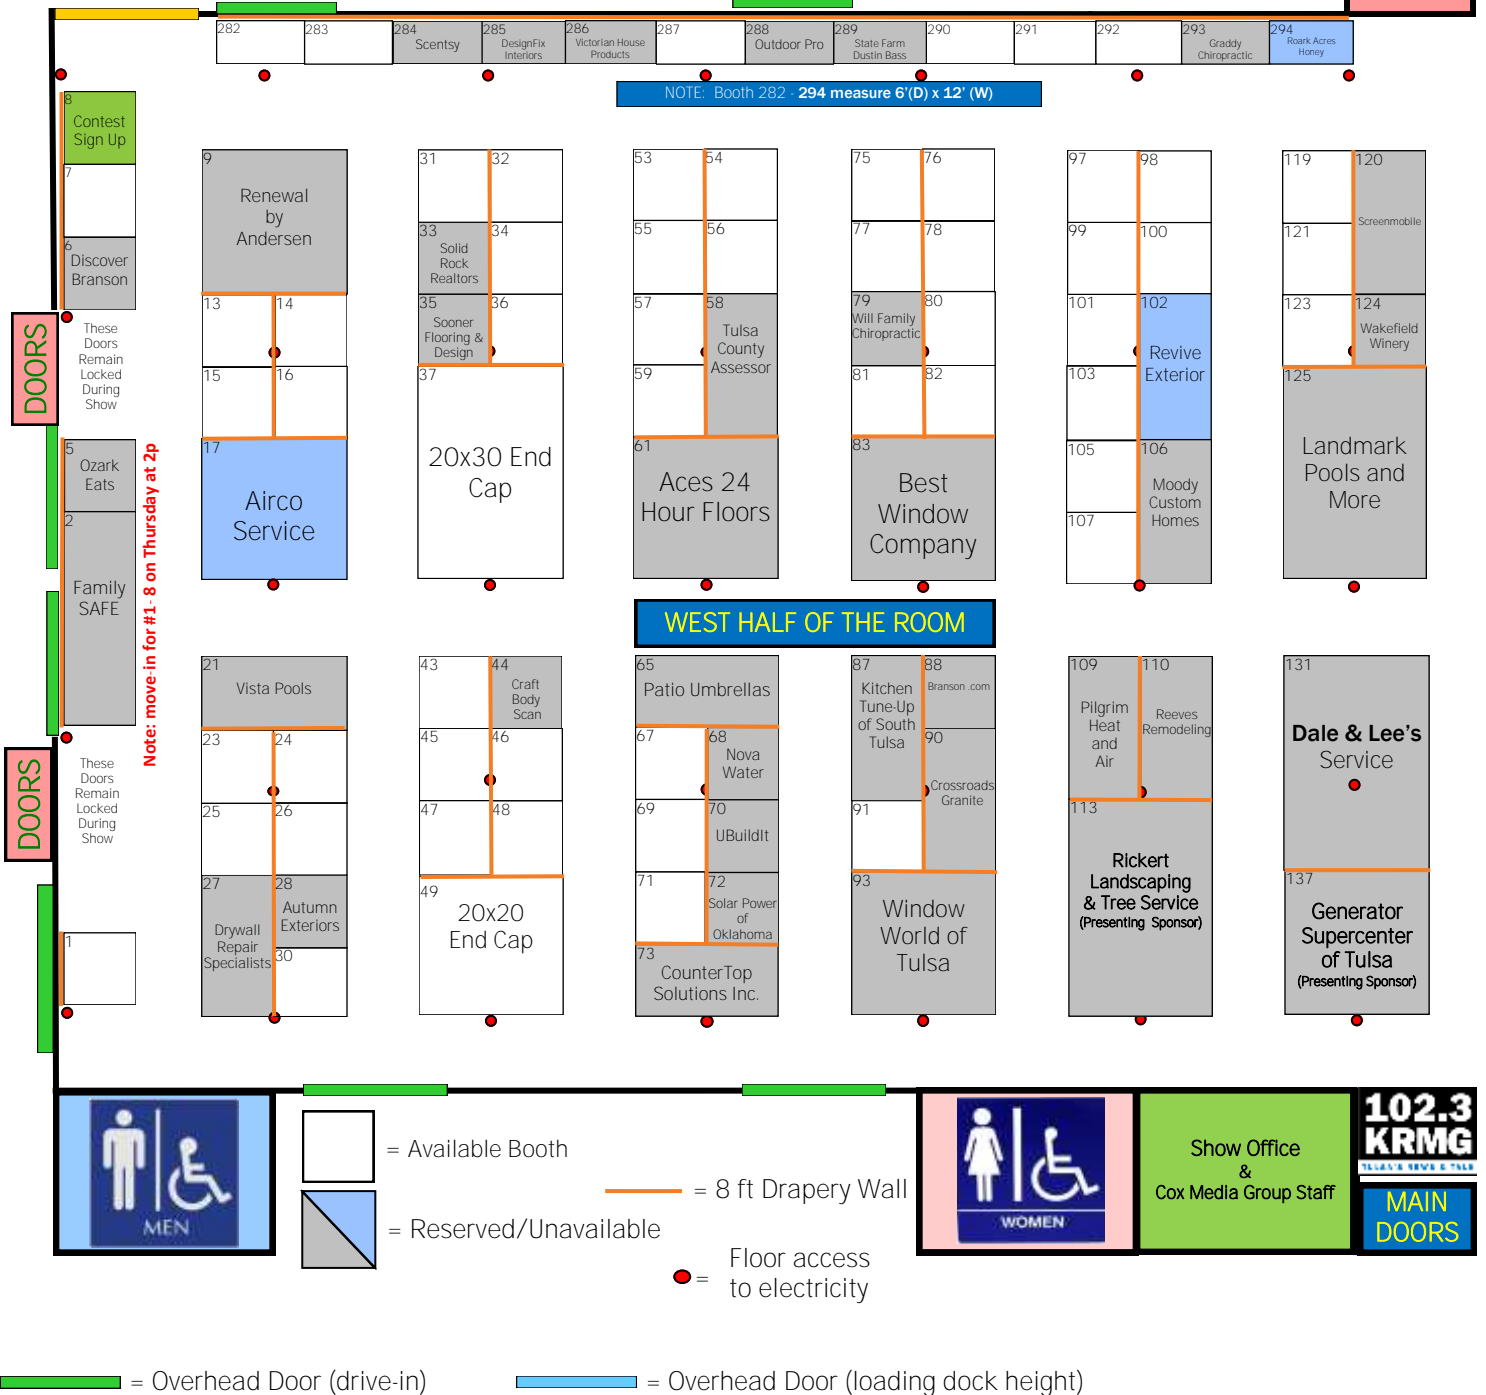

## Exchange Center at Expo Square

Fri: 12pm-8pm \* Sat: 10am-8pm \* Sun: 11am-5pm

**NOTE:** Floor plans are NOT to scale and are current as of the date & time stamp. Please understand that booth availabilities can and do change quickly, often several times a day. Booth assignments are not final until confirmed by Event Coordinator.

**DOORS**  
(will be locked)

January 27 - 29, 2023  
 Exchange Center at Expo Square  
 Fri: 12pm-8pm \* Sat: 10am-8pm \* Sun: 11am-5pm

**NOTE:** Floor plans are NOT to scale and are current as of the date & time noted below. Please understand that booth availabilities can and do change quickly, often several times a day. Booth assignments are not final until confirmed by Event Coordinator.

Current as of: **November 22, 2022**  
 at: **11am**

**DOORS**  
 (will be locked)

NOTE: Booths 295 - 307 measure 6'(D) x 12' (W)

**EAST HALF OF THE ROOM**

**ATM**

SHOW SPONSORS: