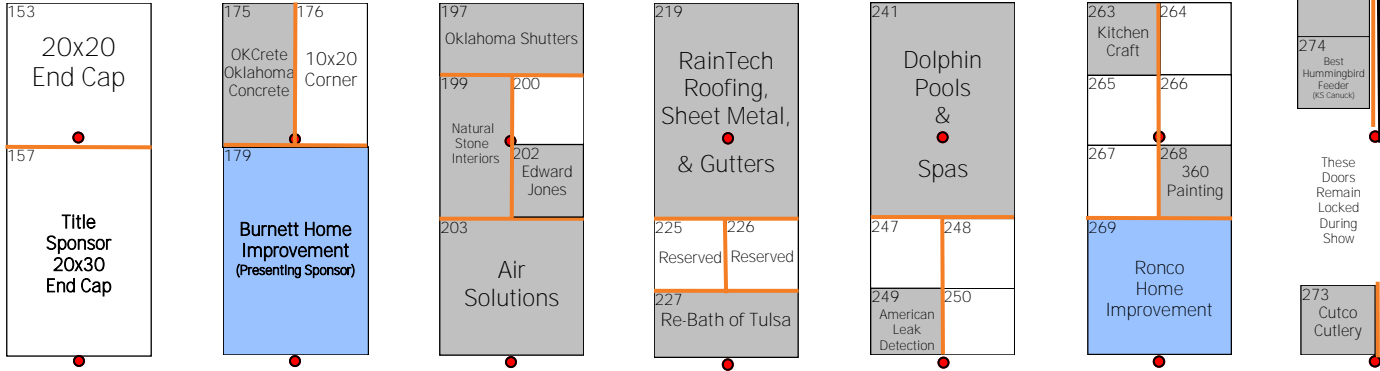

## Exchange Center at Expo Square

Fri: 12pm-8pm \* Sat: 10am-8pm \* Sun: 11am-5pm

**NOTE:** Floor plans are NOT to scale and are current as of the date & time stamp. Please understand that booth availabilities can and do change quickly, often several times a day. Booth assignments are not final until confirmed by Event Coordinator.

Current as of: **November 22, 2022**  
 at: **11am**

**DOORS**  
 (will be locked)

NOTE: Booths 295 - 307 measure 6'(D) x 12' (W)

**EAST HALF OF THE ROOM**

**ATM**

SHOW SPONSORS: