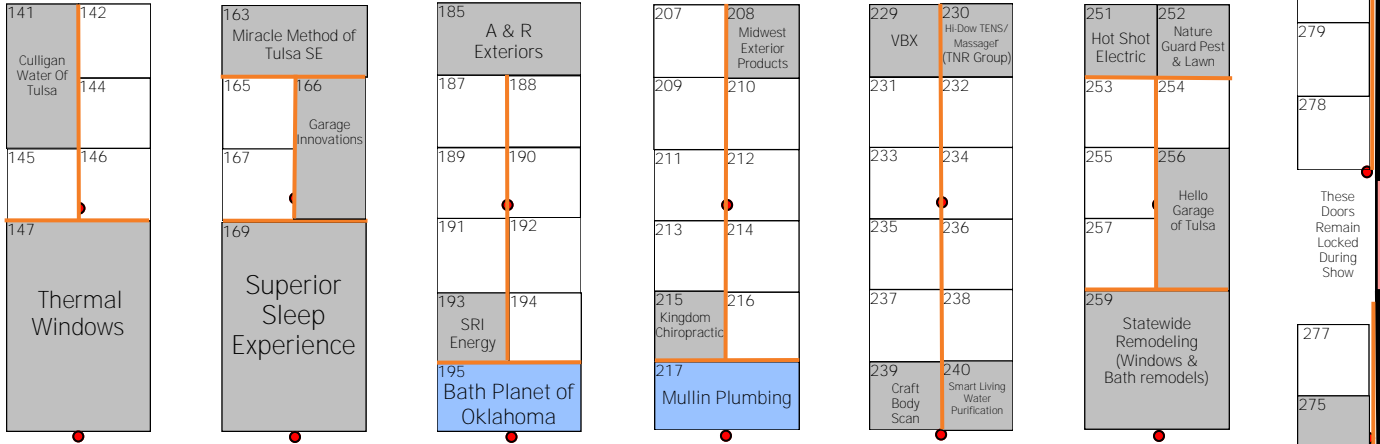

## Exchange Center at Expo Square

Fri: 12pm-8pm \* Sat: 10am-8pm \* Sun: 11am-5pm

**NOTE:** Floor plans are NOT to scale and are current as of the date & time stamp. Please understand that booth availabilities can and do change quickly, often several times a day. Booth assignments are not final until confirmed by Event Coordinator.

**DOORS**  
(will be locked)

January 27 - 29, 2023  
 Exchange Center at Expo Square  
 Fri: 12pm-8pm \* Sat: 10am-8pm \* Sun: 11am-5pm

**NOTE:** Floor plans are NOT to scale and are current as of the date & time noted below. Please understand that booth availabilities can and do change quickly, often several times a day. Booth assignments are not final until confirmed by Event Coordinator.

Current as of: **November 22, 2022**  
 at: **11am**

**DOORS**  
 (will be locked)

NOTE: Booths 295 - 307 measure 6'(D) x 12' (W)

**EAST HALF OF THE ROOM**

**ATM**

SHOW SPONSORS: